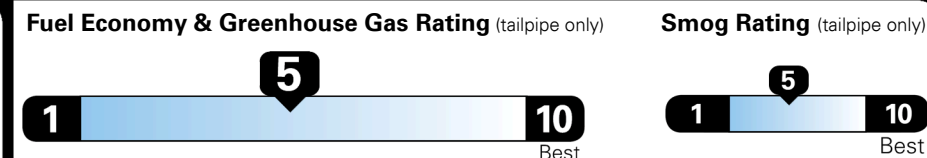

EPA DOT Fuel Economy and Environment

Gasoline Vehicle

Fuel Economy

22 MPG
combined city/hwy

19 MPG
city

26 MPG
highway

4.5 gallons per 100 miles

Small SUVs range from 12 to 115 MPG. The best vehicle rates 146 MPGe.

You spend $2,500 more in fuel costs over 5 years compared to the average new vehicle.

Annual fuel cost $2,400